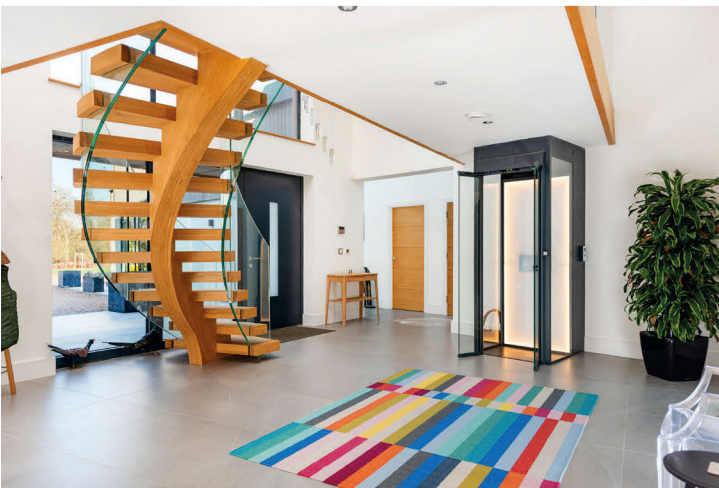

## Winslow, Buckinghamshire

Guide Price: £1,950,000

5 Bedrooms | 4 Reception Rooms | 4 Bathrooms | B EPC

An architect designed, contemporary bio-home set in over 10 acres of secluded gardens and woodland. Timber-framed with Siberian larch cladding, floor to ceiling windows, sky lights and glazed doors maximise natural light in this energy efficient house, which has a lift to the first floor. Two separate driveways access the property, and there is a double garage with a wet room and store.